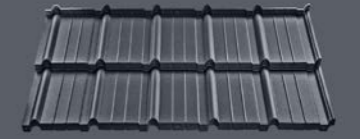

Murano

D-MATT 7024