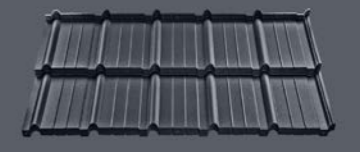

Venecja

X-MATT 015 H

Venecja
X-MATT 015 H

Venecja
X-MATT 455 H

Venecja
X-MATT 455 H

Venecja
X-MATT 455 H

Venecja
D-MATT 7016

A close-up photograph of a dark grey roof tile, showing its interlocking design and wavy surface.

Venecja
D-MATT 7016

Venecja

D-MATT 7024

Venecja
D-MATT 8017

Venecja
D-MATT 8017

A close-up image of a single brown tiled roof tile, showing its wavy, overlapping design. The tile is set against a dark background.

Venecja
D-MATT 8004

Murano
IDEAL-SATIN 534

Murano

IDEAL-SATIN 534

Murano

IDEAL-MATT 534

Murano
D-MATT 7016

A close-up photograph of a single dark grey roof tile, showing its textured surface and the way it interlocks with adjacent tiles. The tile is set against a dark background.